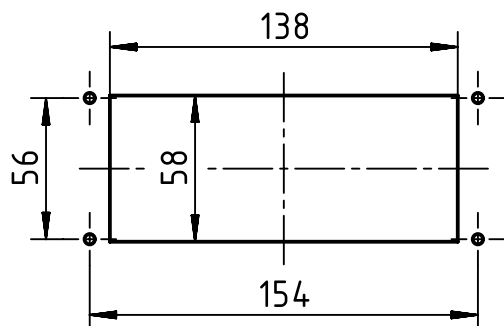

panel cut out (1:3)

	All rights reserved Department EL PD	All Dimensions in mm Original Size DIN A4		Scale 1:2	Free size tol.	Ref.
		Created by LONGL	Inspected by HEW	Standardisation RUETERA	Date 2018-05-28	State Final Release
HARTING (Zhuhai) Manufacturing Co., Ltd. 519085 Zhuhai, China		Title Han 24B HTE M32 PFT DL			Doc-Key / ECM-Nr. 100734326/UGD/001/B 500000135678	
		Type TB	Number 19 30 024 1121		Rev. B	Page 1/1