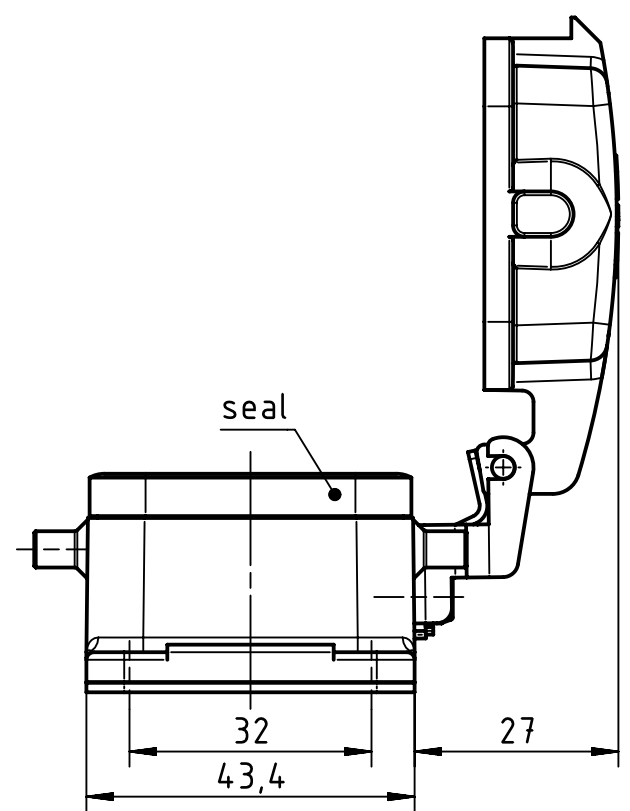

1 2 3 4 5 6

A

B

C

D

(1:2) panel cut out

	All rights reserved Department EL PD	All Dimensions in mm Original Size DIN A4		Scale 1:1	Free size tol.	Ref. Sub.	
		Created by HELLMANN	Inspected by GERB	Standardisation 302077	Date 2020-12-07	State Final Release	
HARTING D-32339 Espelkamp		Title Han 16B-HBM 4pegs cover black				Doc-Key / ECM-Nr. 100213326/UGD/003/E 500000180025	
		Type TB	Number 09 30 716 0302			Rev. E	Page 1/1