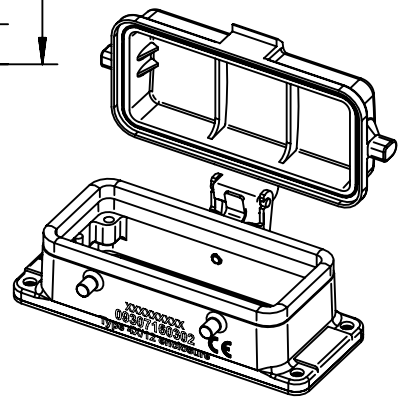

1 2 3 4 5 6

A

B

C

D

(1:2) panel cut out

	All rights reserved Department EL PD	All Dimensions in mm Original Size DIN A4		Scale 1:1	Free size tol.	Ref. Sub.	
		Created by HELLMANN	Inspected by GERB	Standardisation 302077	Date 2020-12-07	State Final Release	
HARTING D-32339 Espelkamp		Title Han 16B-HBM 4pegs cover black				Doc-Key / ECM-Nr. 100213326/UGD/003/E 500000180025	
		Type TB	Number 09 30 716 0302			Rev. E	Page 1/1