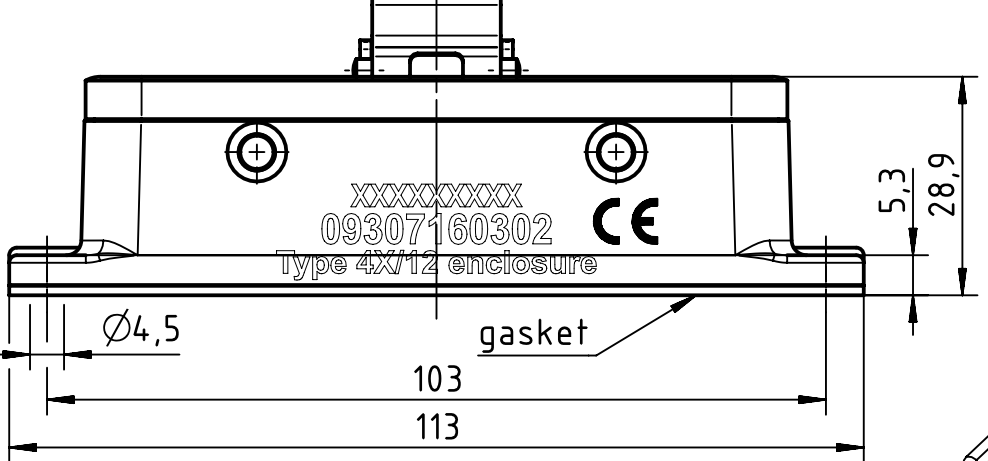

1 2 3 4 5 6

A

B

C

D

(1:2) panel cut out

	All rights reserved Department EL PD	All Dimensions in mm Original Size DIN A4		Scale 1:1	Free size tol.	Ref. Sub.	
		Created by HELLMANN	Inspected by GERB	Standardisation 302077	Date 2020-12-07	State Final Release	
HARTING D-32339 Espelkamp		Title Han 16B-HBM 4pegs cover black				Doc-Key / ECM-Nr. 100213326/UGD/003/E 500000180025	
		Type TB	Number 09 30 716 0302			Rev. E	Page 1/1