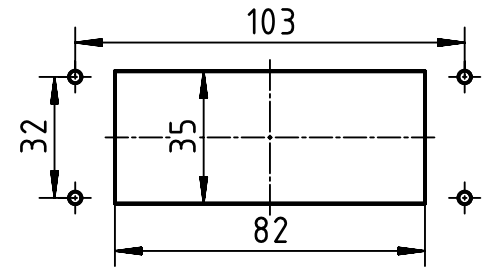

1 2 3 4 5 6

A

B

C

D

(1:2) panel cut out

	All rights reserved Department EL PD	All Dimensions in mm Original Size DIN A4		Scale 1:1	Free size tol.	Ref. Sub.	
		Created by HELLMANN	Inspected by GERB	Standardisation 302077	Date 2020-12-07	State Final Release	
HARTING D-32339 Espelkamp		Title Han 16B-HBM 4pegs cover black				Doc-Key / ECM-Nr. 100213326/UGD/003/E 500000180025	
		Type TB	Number 09 30 716 0302			Rev. E	Page 1/1