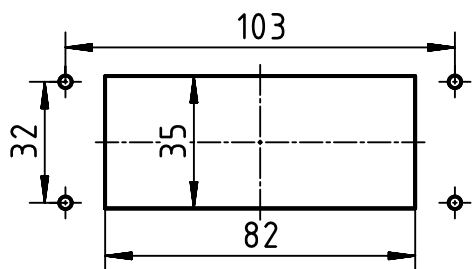

panel cut out
(1:2)

	All rights reserved Department EL PD	All Dimensions in mm Original Size DIN A4		Scale 1:1	Free size tol.	Ref. Sub.
		Created by HELLMANN	Inspected by GERB	Standardisation 302077	Date 2020-12-07	State Final Release
HARTING D-32339 Espelkamp		Title Han 16B-HMB for Central Lever			Doc-Key / ECM-Nr. 100195687/UGD/004/C 500000180025	
		Type TB	Number 09 30 016 0381		Rev. C	Page 1/1