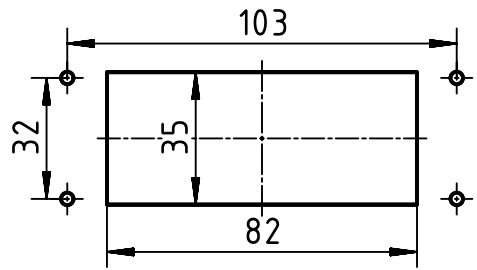

(1:2)
panel cut out

	All rights reserved Department EL PD	All Dimensions in mm Original Size DIN A4		Scale 1:1	Free size tol.	Ref. Sub.
		HARTING D-32339 Espelkamp	Created by HELLMANN	Inspected by GERB	Standardisation 302077	Date 2020-12-07
Title Han 16B-HBM 4 pegs cover					Doc-Key / ECM-Nr. 100195686/UGD/004/C 500000180025	
			Type TB	Number 09 30 016 0302	Rev. C	Page 1/1