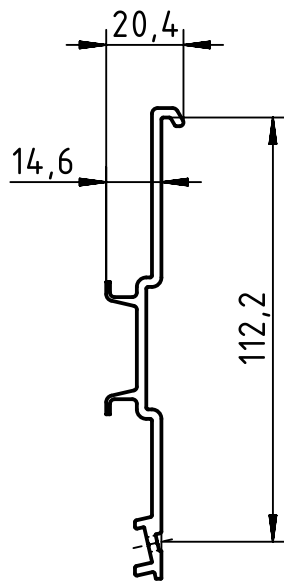

1 2 3 4 5 6

A

views excluding screws

B

C

D

	All Dimensions in mm Original Size DIN A4		Scale 1:2	Free size tol.		Ref.		
	All rights reserved Department EL PD - DE		Created by STICKFORTH	Inspected by WULF	Standardisation TIEMANNA	Date 2015-03-12	State Final Release	
HARTING Electric GmbH & Co. KG D-32339 Espelkamp			Title Ha-VIS MK3000 S790			Doc-Key / ECM-Nr. 100610321/UGD/002/B 500000086312		
			Type TB	Number 24 98 100 0013			Rev. B	Page 1/1