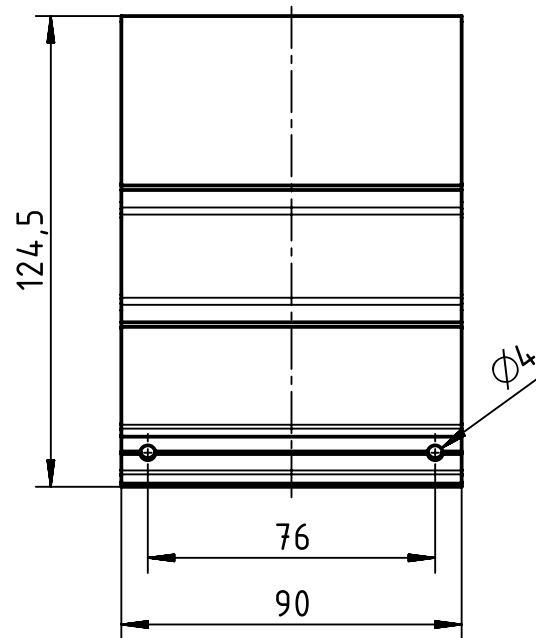

1 2 3 4 5 6

A

views excluding screws

B

C

D

	All Dimensions in mm Original Size DIN A4		Scale 1:2	Free size tol.		Ref.		
	All rights reserved Department EL PD - DE		Created by STICKFORTH	Inspected by WULF	Standardisation TIEMANNA	Date 2015-03-12	State Final Release	
HARTING Electric GmbH & Co. KG D-32339 Espelkamp			Title Ha-VIS MK3000 S790			Doc-Key / ECM-Nr. 100610321/UGD/002/B 500000086312		
			Type TB	Number 24 98 100 0013			Rev. B	Page 1/1