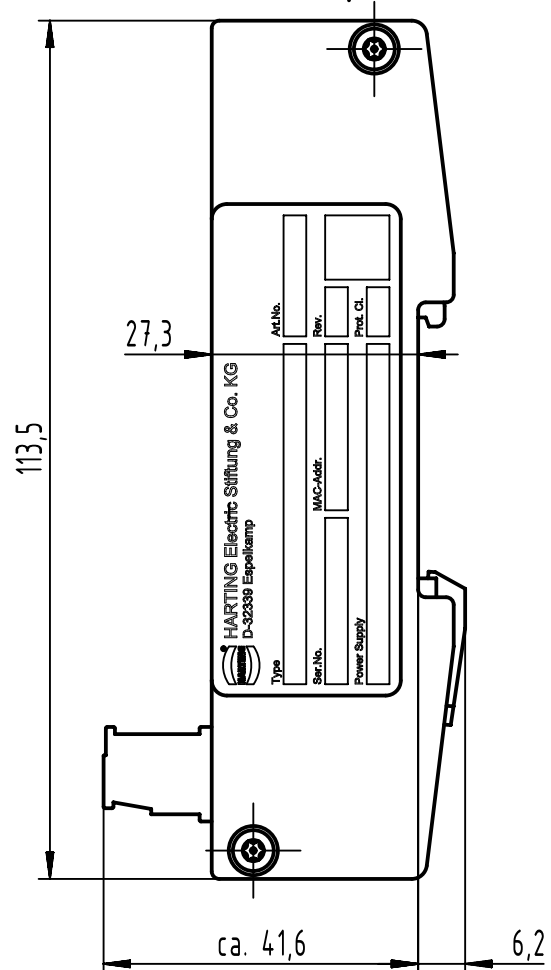

1 2 3 4 5 6

A

B

C

D

for mounting rail acc. to DIN EN 60715

	All rights reserved Department EL PD	All Dimensions in mm Original Size DIN A4		Scale 1:1	Free size tol.	Ref. Sub.
		Created by MOELLERLI	Inspected by WITTPAHL	Standardisation	Date 2024-02-02	State Final Release
HARTING D-32339 Espelkamp		Title Ha-VIS eCon 2080GBT-A			Doc-Key / ECM-Nr. 101078355/UGD/001/B 500000263185	
		Type TB	Number 24 02 408 0000		Rev. B	Page 1/1