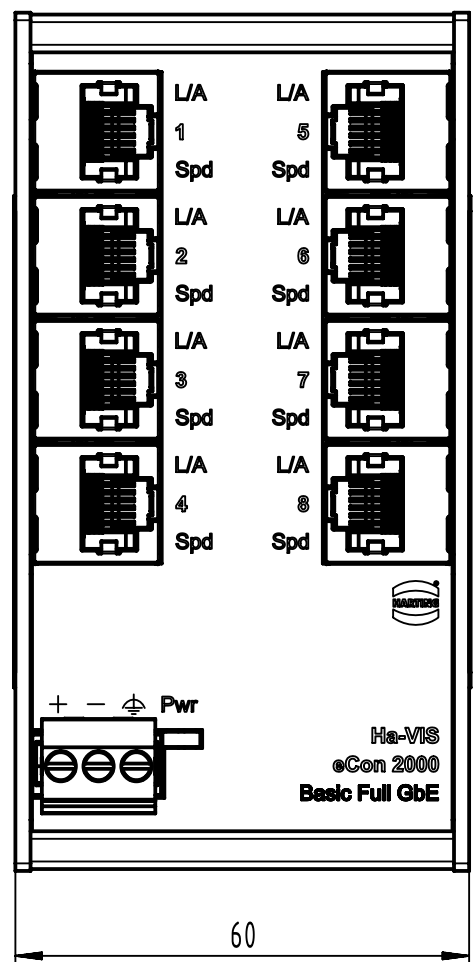

1 2 3 4 5 6

A

B

C

D

for mounting rail acc. to DIN EN 60715

	All rights reserved Department EL PD	All Dimensions in mm Original Size DIN A4		Scale 1:1	Free size tol.	Ref. Sub.
		Created by MOELLERLI	Inspected by WITTPAHL	Standardisation	Date 2024-02-02	State Final Release
HARTING D-32339 Espelkamp		Title Ha-VIS eCon 2080GBT-A			Doc-Key / ECM-Nr. 101078355/UGD/001/B 500000263185	
		Type TB	Number 24 02 408 0000		Rev. B	Page 1/1