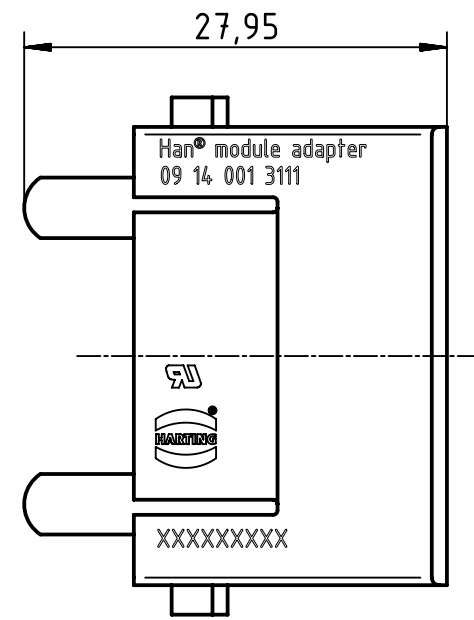

1 2 3 4 5 6

A

B

C

D

 All Dimensions in mm Original Size DIN A4	Scale	Free size tol.			Ref.
	2:1				Sub.
 All rights reserved Department EL PD	Created by	Inspected by	Standardisation	Date	State
	FINKEV	RIEPE	GARSKE	2019-02-06	Final Release
HARTING Electric GmbH & Co. KG D-32339 Espelkamp	Title				Doc-Key / ECM-Nr.
	Han module adapter, female				100512392/UGD/001/G 500000147053
Type		Number		Rev.	Page
TB		09 14 001 3111		G	1/1