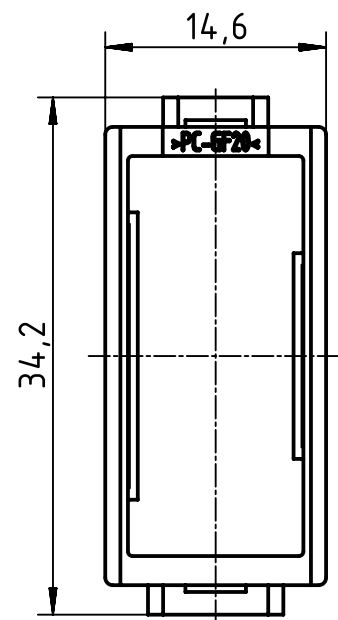

1 2 3 4 5 6

A

B

C

D

 All Dimensions in mm Original Size DIN A4	Scale	Free size tol.			Ref.
	2:1				Sub.
 All rights reserved Department EL PD	Created by	Inspected by	Standardisation	Date	State
	FINKEV	RIEPE	GARSKE	2019-02-06	Final Release
HARTING Electric GmbH & Co. KG D-32339 Espelkamp	Title				Doc-Key / ECM-Nr.
	Han module adapter, female				100512392/UGD/001/G 500000147053
Type		Number		Rev.	Page
TB		09 14 001 3111		G	1/1