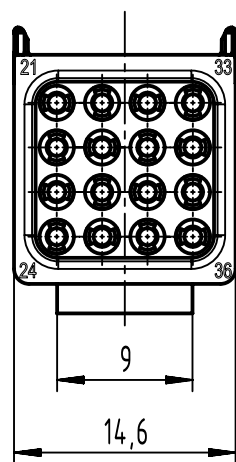

1 2 3 4 5 6

A

B

C

D

	All rights reserved Department EL PD	All Dimensions in mm Original Size DIN A4	Scale 2:1	Free size tol.	Ref. Sub.
		Created by 100887	Inspected by RUETERA	Standardisation SAP_WFRT	Date 2022-11-09
HARTING D-32339 Espelkamp		Title Han Domino HD cube, crimp (M.2)			Doc-Key / ECM-Nr. 100955937/UGD/001/C 500000229572
		Type TB	Number 09 14 916 2001		Rev. C Page 1/1