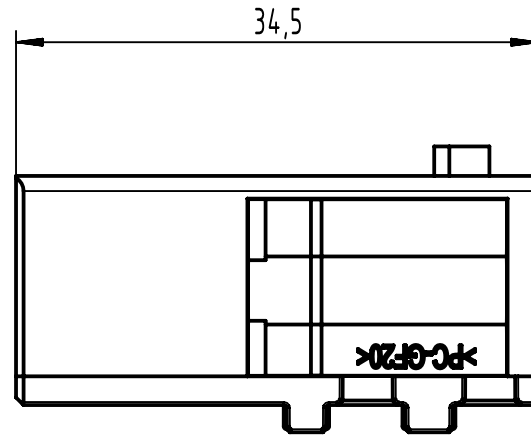

A

B

C

D

	All Dimensions in mm Original Size DIN A4		Scale 2:1	Free size tol.		Ref.
						Sub.
	All rights reserved Department EL PD		Created by 100887	Inspected by RUETERA	Standardisation	Date 2022-11-11
			Title Han Domino DD cube, crimp (M.1)			State Final Release
HARTING D-32339 Espelkamp		Type TB	Number 09 14 906 1001			Doc-Key / ECM-Nr. 100952566/UGD/001/C 500000229751
					Rev. C	Page 1/1