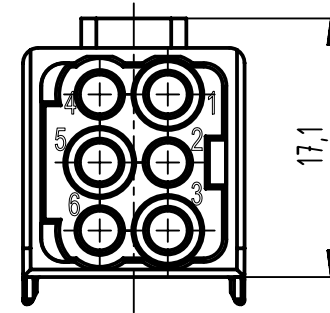

A

B

C

D

	All Dimensions in mm Original Size DIN A4		Scale 2:1	Free size tol.		Ref.
						Sub.
	All rights reserved Department EL PD		Created by 100887	Inspected by RUETERA	Standardisation	Date 2022-11-11
			Title Han Domino DD cube, crimp (M.1)			State Final Release
HARTING D-32339 Espelkamp		Type TB	Number 09 14 906 1001			Doc-Key / ECM-Nr. 100952566/UGD/001/C 500000229751
					Rev. C	Page 1/1