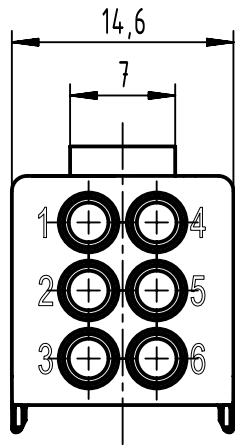

A

B

C

D

	All Dimensions in mm Original Size DIN A4		Scale 2:1	Free size tol.		Ref.
						Sub.
	All rights reserved Department EL PD		Created by 100887	Inspected by RUETERA	Standardisation	Date 2022-11-11
			Title Han Domino DD cube, crimp (M.1)			State Final Release
HARTING D-32339 Espelkamp		Type TB	Number 09 14 906 1001			Doc-Key / ECM-Nr. 100952566/UGD/001/C 500000229751
					Rev. C	Page 1/1