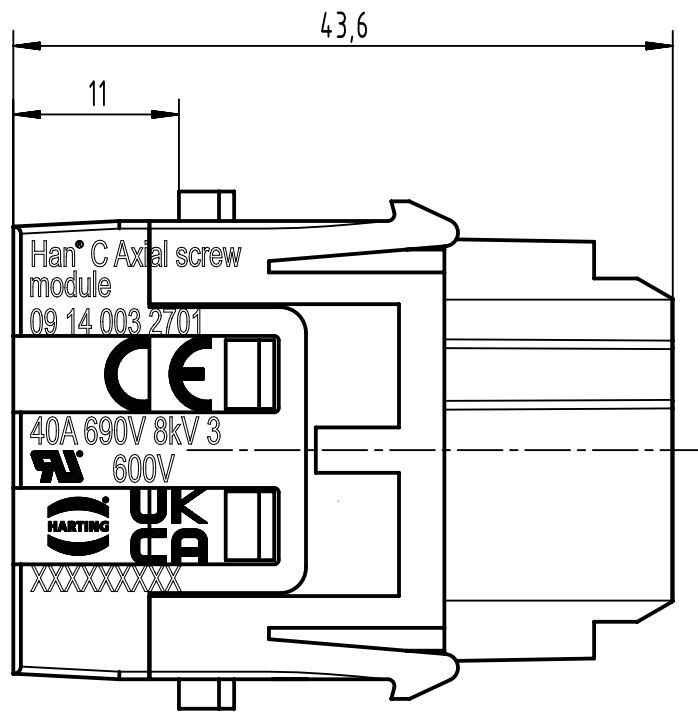

1 2 3 4 5 6

A

B

C

D

for stranded wire 2,5-8mm<sup>2</sup>, AWG 14-8, fine wire

	All Dimensions in mm Original Size DIN A4		Scale 2:1	Free size tol.		Ref.	
						Sub.	
	All rights reserved		Created by HOLLERT	Inspected by SUNDERMEIER	Standardisation	Date 2023-01-20	State Final Release
	Department EL PD		Title Han C axial module female 2,5-8mm <sup>2</sup>				Doc-Key / ECM-Nr. 100169078/UGD/007/G 500000235151
HARTING D-32339 Espelkamp		Type TB	Number 09 14 003 2701			Rev. G	Page 1/1