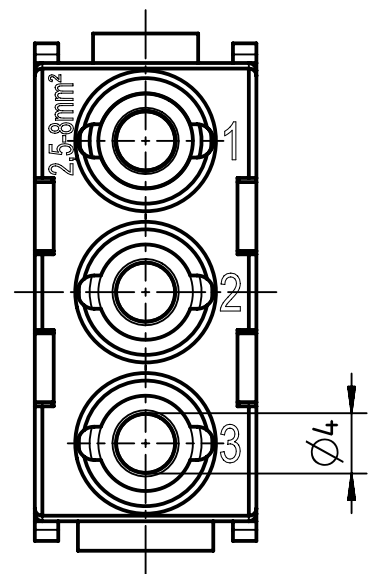

1 2 3 4 5 6

A

B

C

D

for stranded wire 2,5-8mm<sup>2</sup>, AWG 14-8, fine wire

	All Dimensions in mm Original Size DIN A4		Scale 2:1	Free size tol.		Ref.	
						Sub.	
	All rights reserved		Created by HOLLERT	Inspected by SUNDERMEIER	Standardisation	Date 2023-01-20	State Final Release
	Department EL PD		Title Han C axial module female 2,5-8mm <sup>2</sup>				Doc-Key / ECM-Nr. 100169078/UGD/007/G 500000235151
HARTING D-32339 Espelkamp		Type TB	Number 09 14 003 2701			Rev. G	Page 1/1