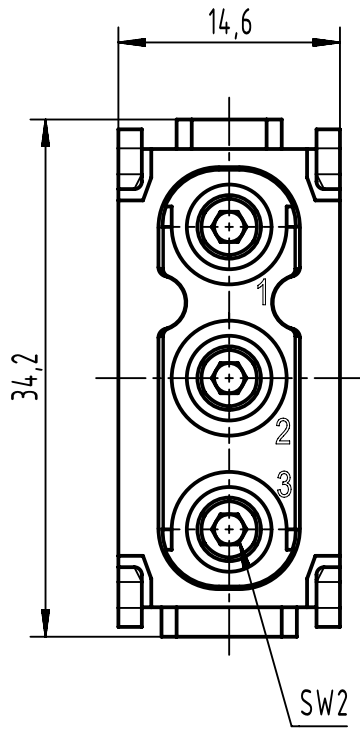

1 2 3 4 5 6

A

B

C

D

for stranded wire 2,5-8mm<sup>2</sup>, AWG 14-8, fine wire

	All Dimensions in mm Original Size DIN A4		Scale 2:1	Free size tol.		Ref.	
						Sub.	
	All rights reserved		Created by HOLLERT	Inspected by SUNDERMEIER	Standardisation	Date 2023-01-20	State Final Release
	Department EL PD		Title Han C axial module female 2,5-8mm <sup>2</sup>				Doc-Key / ECM-Nr. 100169078/UGD/007/G 500000235151
HARTING D-32339 Espelkamp		Type TB	Number 09 14 003 2701			Rev. G	Page 1/1