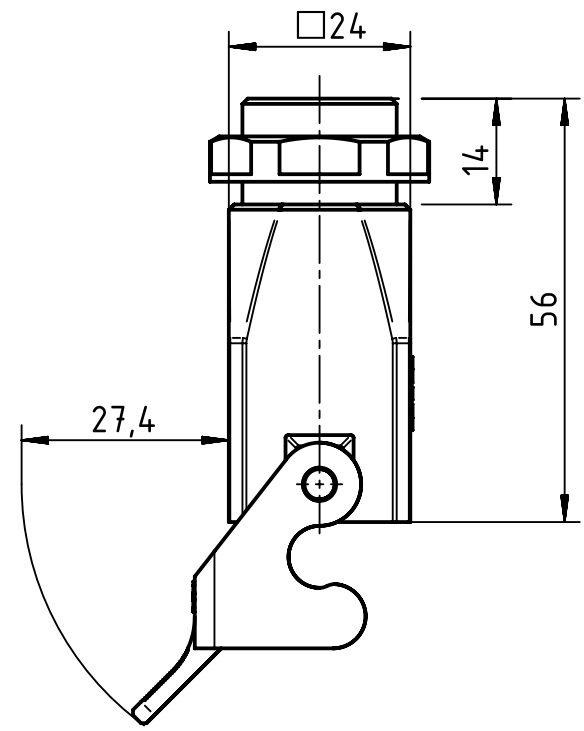

locknut  
separately enclosed

	All Dimensions in mm Original Size DIN A4	Scale 1:1		Free size tol.		Ref.	
		Created by SERBANA		Inspected by PRIESTER		Standardisation TIEMANNA	
	All rights reserved Department EL PD - DE	Title Han 3A-HSI/P-DL-1Pg13,5-grey		State Final Release		Doc-Key / ECM-Nr. 100198168/UGD/004/A 500000129280	
		HARTING Electric GmbH & Co. KG D-32339 Espelkamp		Type TB	Number 09 20 003 0120		Rev. A